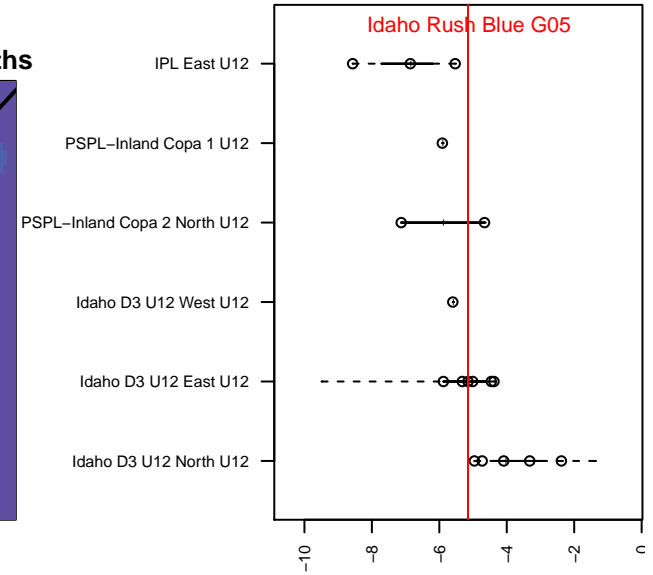

# Idaho Rush Blue G05

Idaho Rush SC  
 Boise, ID  
 G05 total strength=683  
 attack=0.98 defense=0.45  
 fall league = Idaho D3 U12 East U12  
 spr league = Spr Idaho D3 U12 South

alt names used:  
 IDAHO RUSH BLUE (2005)  
 IDAHO RUSH BLUE (2005) (ID)  
 IDAHO RUSHBLUE (2005)  
 IDAHO RUSH BLUE (2005)

Venues played:  
 2016 Idaho D3 U12 East U12  
 2016 GEM State Challenge U12G Silver East U  
 2016 FC Nova Fall Showcase U11/U12 Silver  
 2016 Spr Idaho D3 U12 South

**Idaho Rush Blue G05**  
 Dots are actual minus expected GF (blue circles) and GA (red triangles).  
 Blue line is smoothed change in attack strength. Red is smoothed change in defense strength.

**attack and defense variance (black dot)  
relative to other teams  
and top 10 in region**

**attack and defense rating  
relative to others at age  
and all opponents in last 13 months**

**Performance relative to 13 month average**